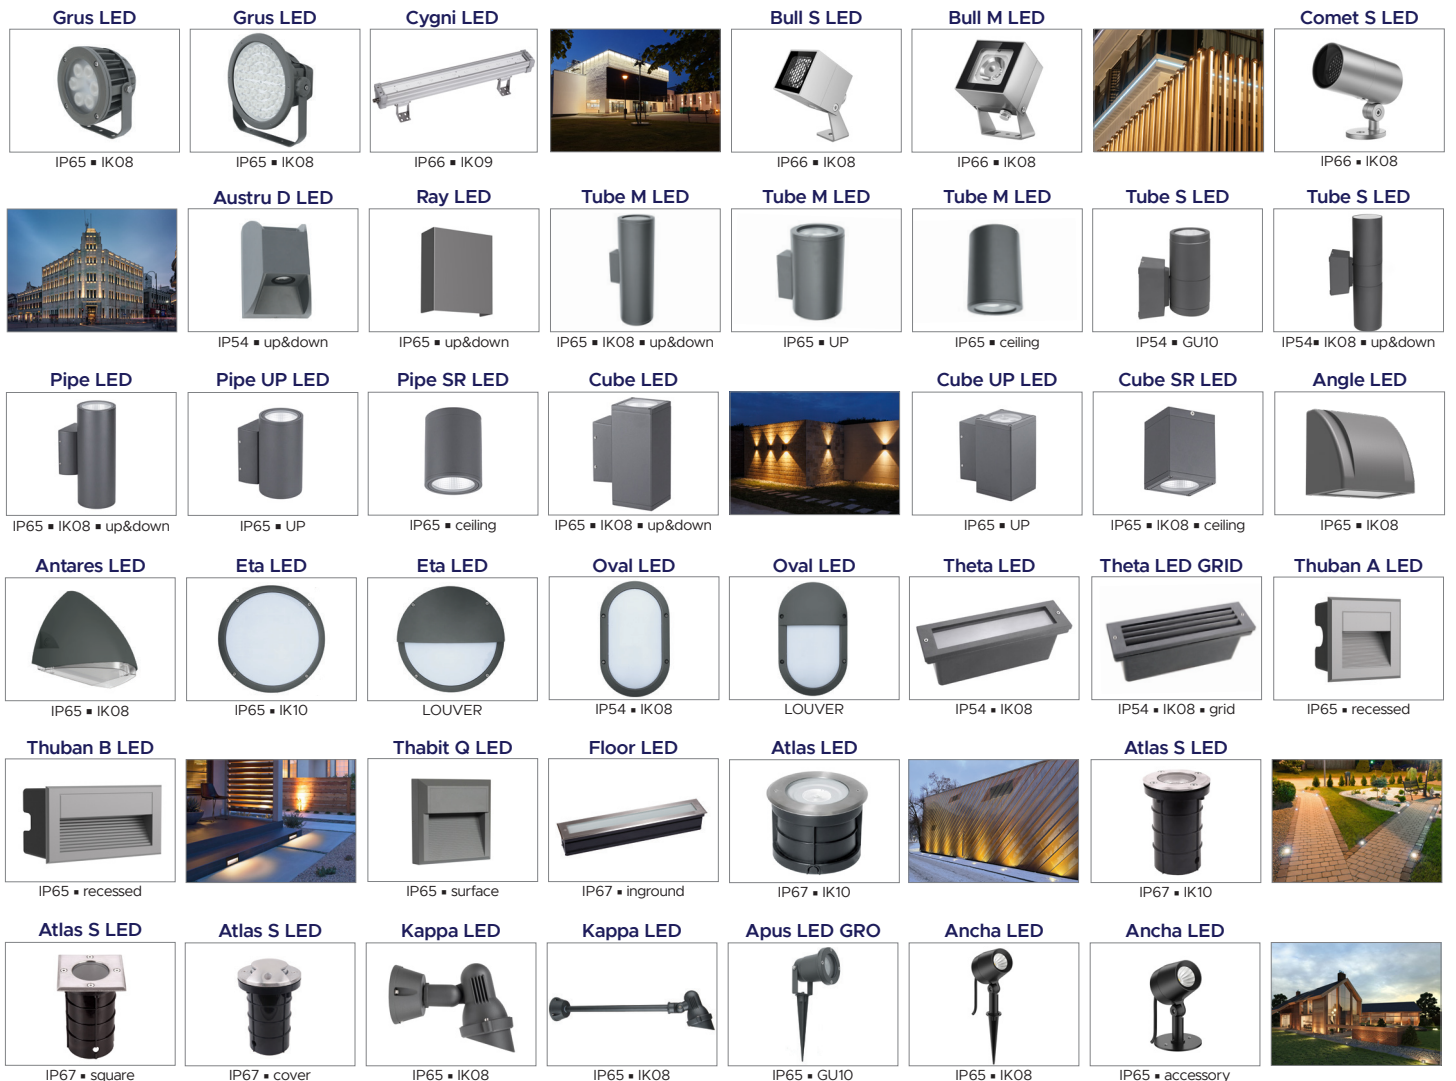

Outdoor Accent Luminaires