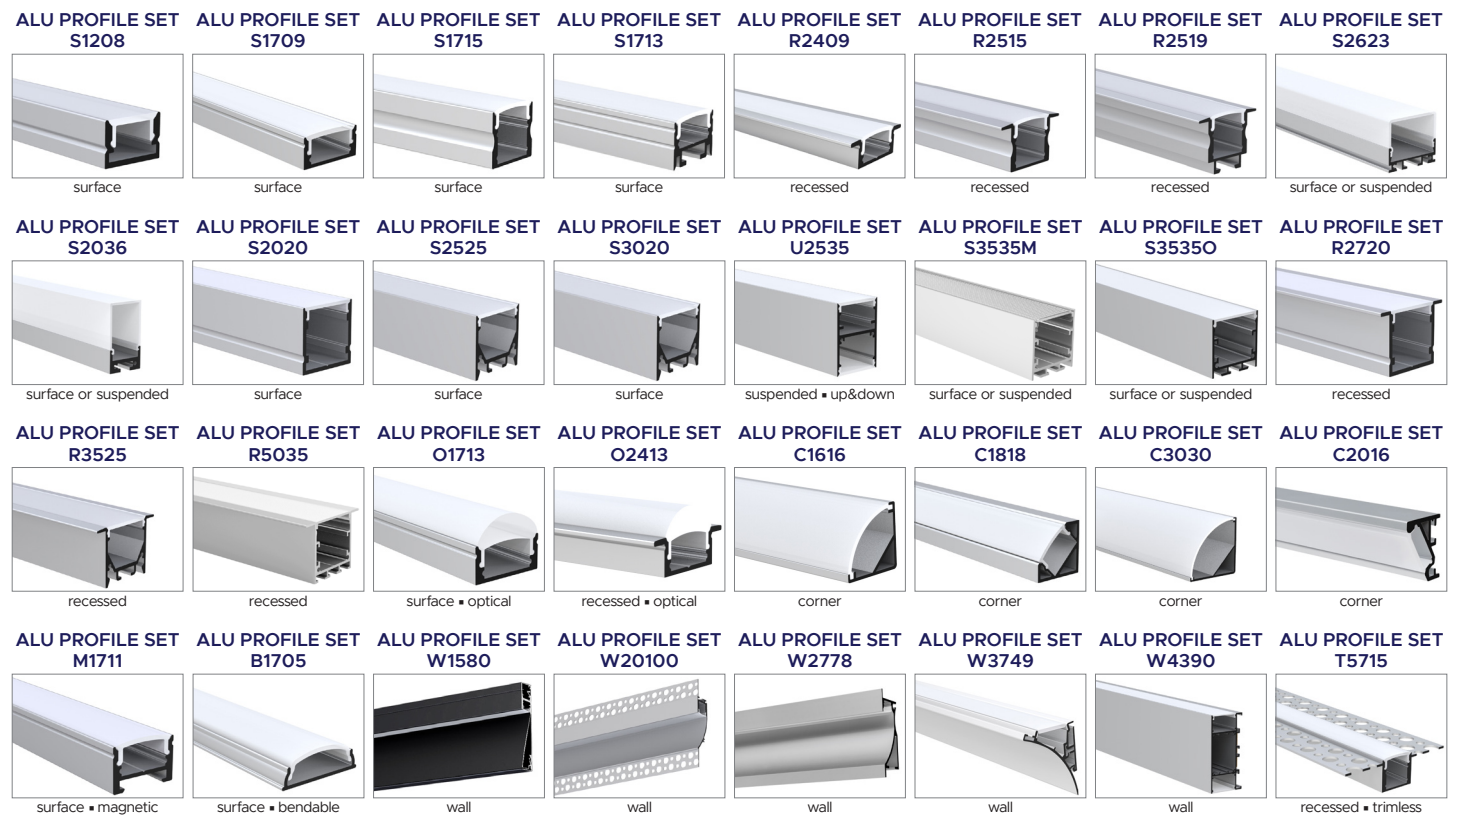

Coming soon

Canis LED  IP40 ■ surface	Lodos L LED  IP40 ■ LG3	Forma O LED  IP40 ■ LG3	Azure LED  IP40 ■ large size		Ring D LED  IP40 ■ decorative	
--	---	---	--	---	--	---

Aluminium Profile Luminaires

Coming soon

LED Strips and Profiles – Coming soon

LED Strips and Profiles – Coming soon

ALU PROFILE SET T6214  ceiling • trimless	ALU PROFILE SET T7319  ceiling • trimless	ALU PROFILE SET T8819  ceiling • trimless	ALU PROFILE SET F2011  floor	ALU PROFILE SET F2126  floor	ALU PROFILE SET F2711  floor		ALU PROFILE SET F6528  stair-step
ALU PROFILE SET I1809  ceiling or wall • waterproof	ALU PROFILE SET I2609  ceiling or wall • waterproof	ALU PROFILE SET I1813  ceiling or wall • waterproof	ALU PROFILE SET I2613  ceiling or wall • waterproof	ALU PROFILE SET I1616  corner • waterproof	ALU PROFILE SET D6060  suspended • decorative	ALU PROFILE SET D7676  suspended • decorative	
ALU PROFILE SET D3030  suspended • decorative	LED Strips 	Power Supply 	Power Supply  IP20 CP	Power Supply  IP20 LP	Power Supply  IP67 CP	Power Supply  IP67 CP	