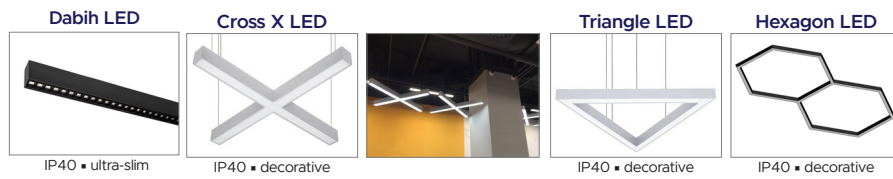

Coming soon