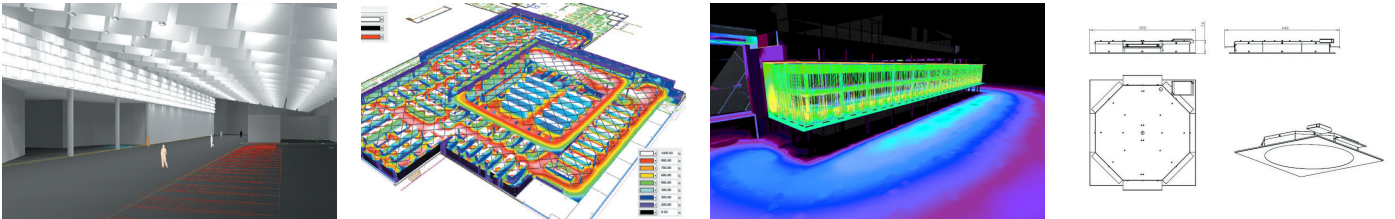

Quality is the main value, all of our products are made using high quality components from reputable European suppliers. We use the most advanced technologies, some of which are unique and patented, to produce efficient products for easy installation, effective storage and transportation.