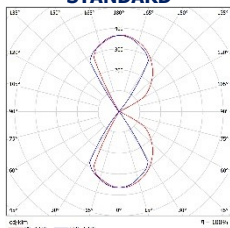

AUSTRU LED

Outdoor Accent Lighting

Images for the product family and options:

Description: Surface mounted accent LED luminaire
Light distribution type: direct
Optical system: lenses, 2x60°, tempered glass diffuser, impact resistant
Housing: aluminium
Colour: dark grey (RAL7043)

General data: Mains voltage: 220-240V, 50/60Hz
LED lifetime, h: 40000/L70B50
SDCM: 5
Protection class IEC: I
Ingress protection code: IP54
Mechanical impact resistance: IK08
Operating temperature range, °C: ta -25...+40

Installation: On the wall. Screw terminal, 3x1x1.5mm2

Environment: Outdoor

Application: Facade illumination

Product	Length, mm	Width, mm	Height, mm	Luminaire output*, lm	System power*, W	System efficacy*, lm/W	CRI	CCT*, K	Weight, kg

Austru D LED1x600 C406 T840 125 90 80 510 6,7 77 80+ 4000 0,55

*Tolerance range for optical and electrical data: ±10%. Values apply to an ambient temperature of 25°C. NORTHCLIFFE LIGHTING is constantly developing and improving its products. The right is reserved to change any product specifications without prior notification

Available options:
T740 Colour temperature 4000K, CRI 70+

STANDARD