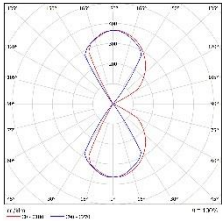

STANDARD

Applications: